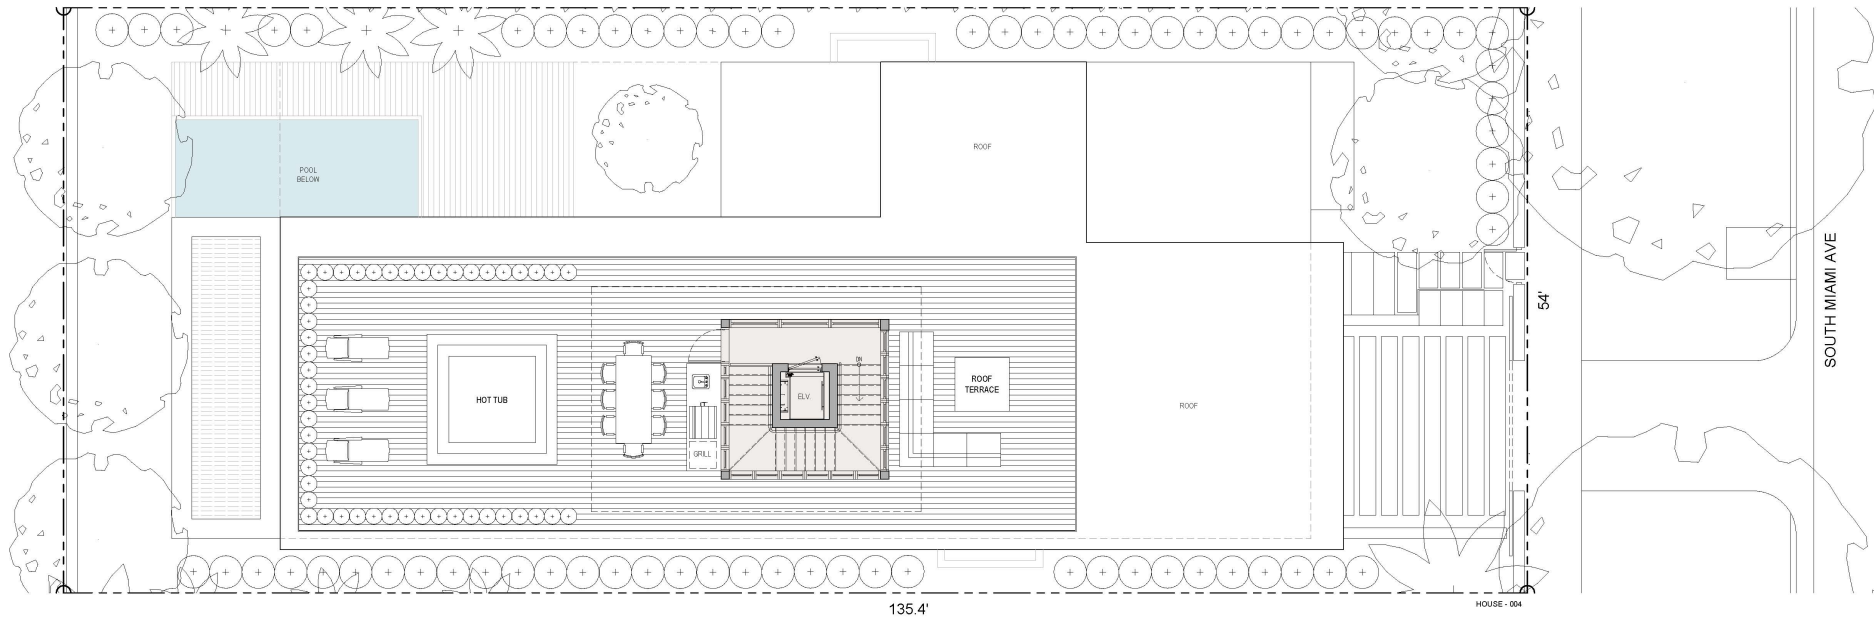

135.4'

HOUSE - 004

HOUSE-04
 5 BEDROOM, 5.5 BATHROOMS
 BASEMENT: 1,774 SF
 FIRST FLOOR: 3,239 SF A/C
 SECOND FLOOR: 2,309 SF A/C
 TOTAL: 7,322 SF
 ROOF TERRACE: 1,822 SF
 TOTAL: 9,144 SF

135.4'

54'

SOUTH MIAMI AVE

HOUSE-04
 5 BEDROOM, 5.5 BATHROOMS
 BASEMENT: 1,774 SF
 FIRST FLOOR: 3,239 SF A/C
 SECOND FLOOR: 2,309 SF A/C
 TOTAL: 7,322 SF
 ROOF TERRACE: 1,822 SF
 TOTAL: 9,144 SF

architects **borges+**
 associates

135.4

HOUSE - 004

HOUSE-04
 5 BEDROOM, 5.5 BATHROOMS
 BASEMENT: 1,774 SF
 FIRST FLOOR: 3,239 SF A/C
 SECOND FLOOR: 2,309 SF A/C
 TOTAL: 7,322 SF
 ROOF TERRACE: 1,822 SF
 TOTAL: 9,144 SF

135.4'

54'

SOUTH MIAMI AVE

HOUSE - 004

HOUSE-04
 5 BEDROOM, 5.5 BATHROOMS
 BASEMENT: 1,774 SF
 FIRST FLOOR: 3,239 SF A/C
 SECOND FLOOR: 2,309 SF A/C
 TOTAL: 7,322 SF
 ROOF TERRACE: 1,822 SF
 TOTAL: 9,144 SF