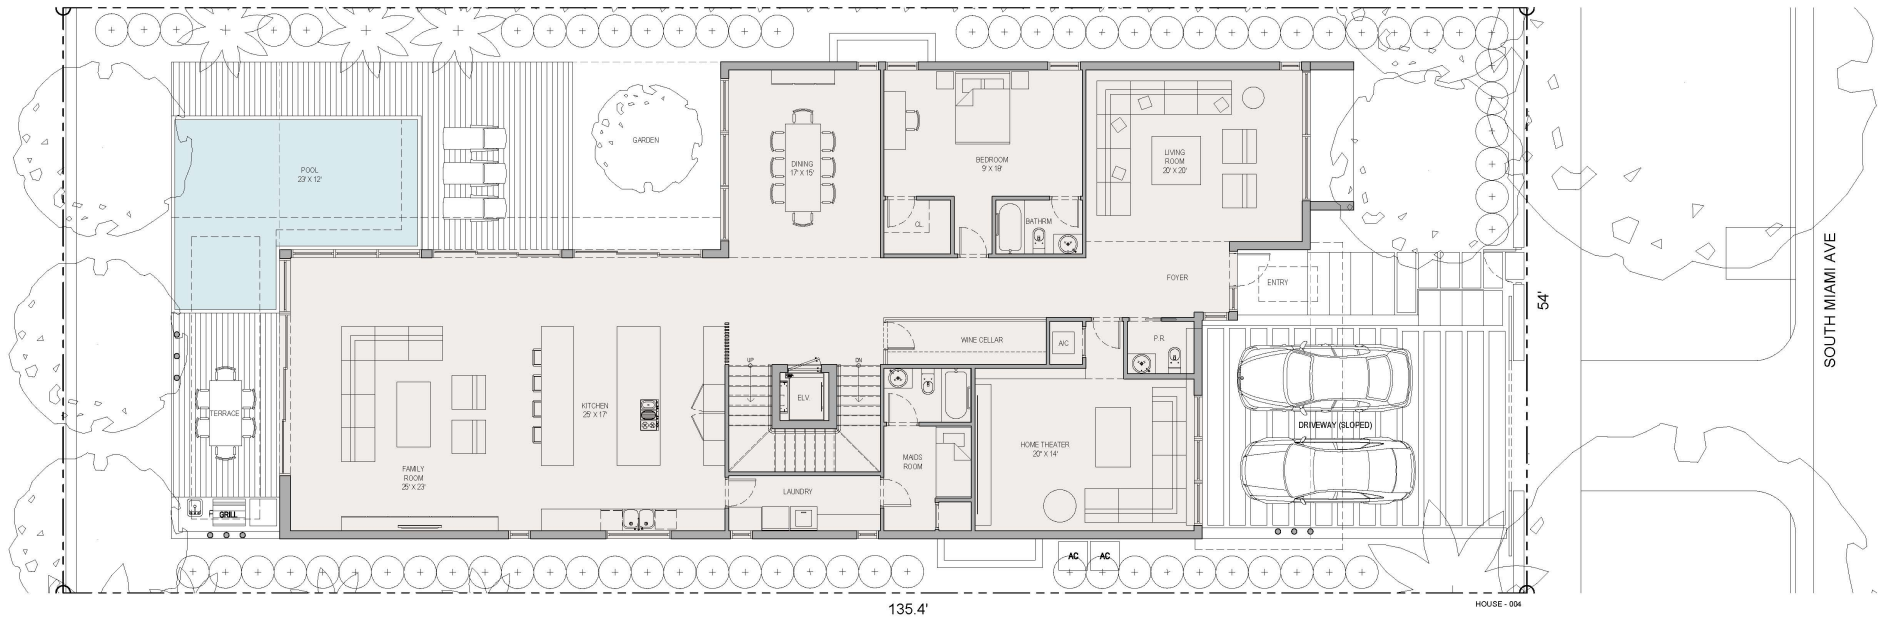

135.4'

HOUSE - 004

HOUSE-04
 5 BEDROOM, 5.5 BATHROOMS
 BASEMENT: 1,774 SF
 FIRST FLOOR: 3,239 SF A/C
 SECOND FLOOR: 2,309 SF A/C
 TOTAL: 7,322 SF
 ROOF TERRACE: 1,822 SF
 TOTAL: 9,144 SF

135.4'

54'

SOUTH MIAMI AVE

HOUSE-04
 5 BEDROOM, 5.5 BATHROOMS
 BASEMENT: 1,774 SF
 FIRST FLOOR: 3,239 SF A/C
 SECOND FLOOR: 2,309 SF A/C
 TOTAL: 7,322 SF
 ROOF TERRACE: 1,822 SF
 TOTAL: 9,144 SF

architects **borges+**
 associates

135.4

HOUSE - 004

HOUSE-04
 5 BEDROOM, 5.5 BATHROOMS
 BASEMENT: 1,774 SF
 FIRST FLOOR: 3,239 SF A/C
 SECOND FLOOR: 2,309 SF A/C
 TOTAL: 7,322 SF
 ROOF TERRACE: 1,822 SF
 TOTAL: 9,144 SF

135.4'

54'

SOUTH MIAMI AVE

HOUSE - 004

HOUSE-04
 5 BEDROOM, 5.5 BATHROOMS
 BASEMENT: 1,774 SF
 FIRST FLOOR: 3,239 SF A/C
 SECOND FLOOR: 2,309 SF A/C
 TOTAL: 7,322 SF
 ROOF TERRACE: 1,822 SF
 TOTAL: 9,144 SF