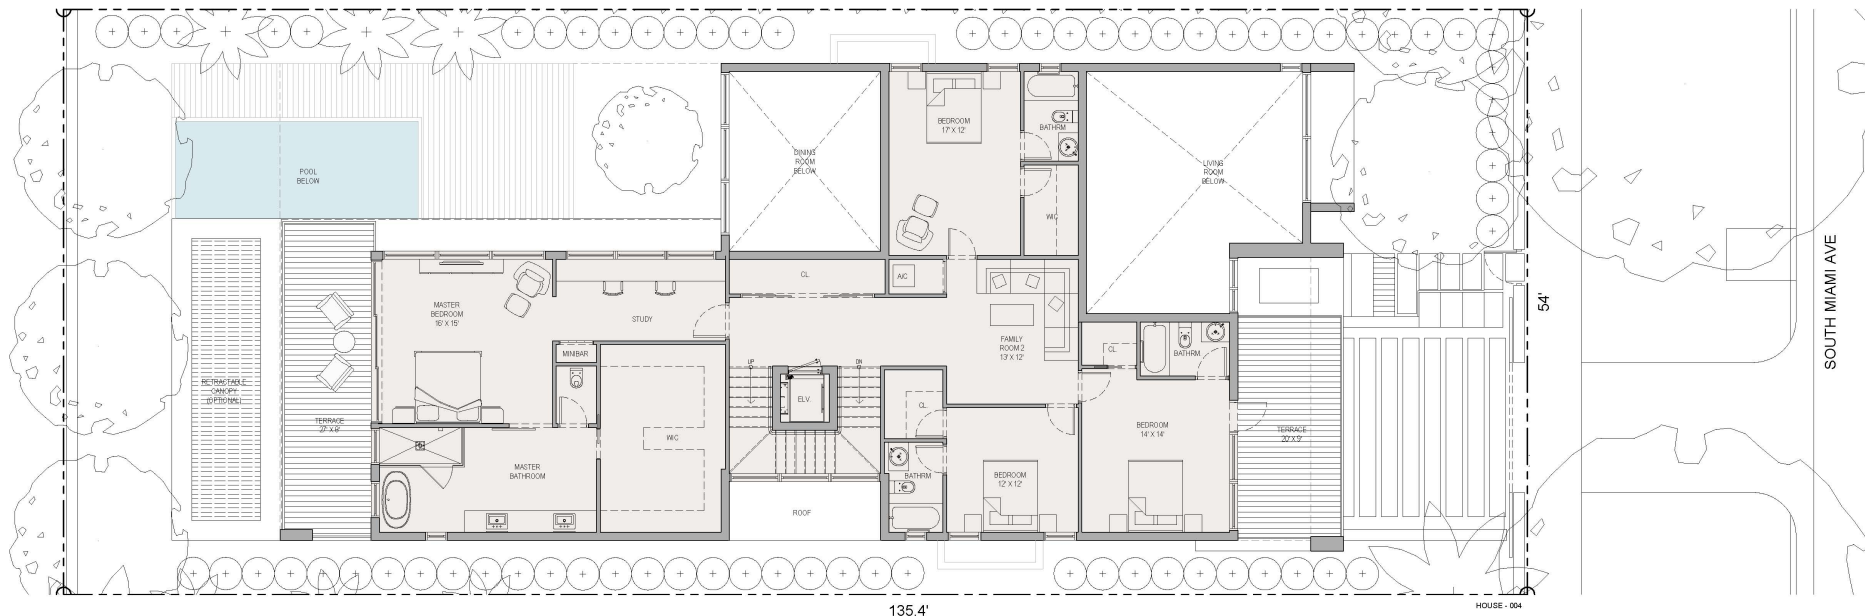

135.4'

HOUSE - 004

HOUSE-04
 5 BEDROOM, 5.5 BATHROOMS
 BASEMENT: 1,774 SF
 FIRST FLOOR: 3,239 SF A/C
 SECOND FLOOR: 2,309 SF A/C
 TOTAL: 7,322 SF
 ROOF TERRACE: 1,822 SF
 TOTAL: 9,144 SF

135.4'

54'

SOUTH MIAMI AVE

HOUSE-04
 5 BEDROOM, 5.5 BATHROOMS
 BASEMENT: 1,774 SF
 FIRST FLOOR: 3,239 SF A/C
 SECOND FLOOR: 2,309 SF A/C
 TOTAL: 7,322 SF
 ROOF TERRACE: 1,822 SF
 TOTAL: 9,144 SF

architects **borges+**
 associates

135.4

HOUSE - 004

HOUSE-04
 5 BEDROOM, 5.5 BATHROOMS
 BASEMENT: 1,774 SF
 FIRST FLOOR: 3,239 SF A/C
 SECOND FLOOR: 2,309 SF A/C
 TOTAL: 7,322 SF
 ROOF TERRACE: 1,822 SF
 TOTAL: 9,144 SF

135.4'

54'

SOUTH MIAMI AVE

HOUSE - 004

HOUSE-04
 5 BEDROOM, 5.5 BATHROOMS
 BASEMENT: 1,774 SF
 FIRST FLOOR: 3,239 SF A/C
 SECOND FLOOR: 2,309 SF A/C
 TOTAL: 7,322 SF
 ROOF TERRACE: 1,822 SF
 TOTAL: 9,144 SF